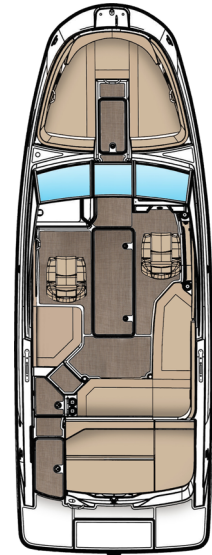

ELECTRONICS

Chartplotter / Sonar (5") Option; (Includes: Simrad G05 (5") Touchscreen Display; Chartplotter w/ Preloaded Charts; Transducer w/ Water Temperature, Depth & Fishfinder; 5" Tachometer & 4" Multifunction Gauges)
Digital Dash w/ Mercury VesselView Link (9") Option; (Includes: Simrad G09 (9") Touchscreen Display w/ Mercury Vessel View Link Data; Chartplotter w/ Preloaded Charts; Transducer w/ Depth, Water Temperature and Fishfinder)
Premier Audio Upgrade (Includes: 2 Pair of Fusion 6.5" Signature Series Speakers, 10" Signature Series Subwoofer & Signature Series 5 Channel 1600W Amp)

ADDITIONAL OPTIONS

Battery On/Off Switch, Dual w/ Second Battery Tray
Bow and Cockpit Tables w/ Dedicated Storage
Bow Walk-Thru Door
C E Option Group
Fire Suppression System (FM200) Automatic
Flagpole w/ Base & US Flag
High Altitude Prop
LED Lighting Package - Blue or White
Manual Submersible Swim Step
On Board Battery Charger 120v/60 To 12v
On Board Battery Charger - 220v/50 To 12v
Portable Head
Premium Ski Mirror
Pump-out Head
Tower Board Racks

TRAILER OPTIONS

Trailer Tandem Axle w/ Tandem Axle Disc Brakes (Painted)
Trailer Tandem Axle w/ Tandem Axle Disc Brakes (Galvanized)
Premium Trailer Tandem Axle w/ Tandem Axle Disc Brakes (Painted)

Standard Port Bucket Seat