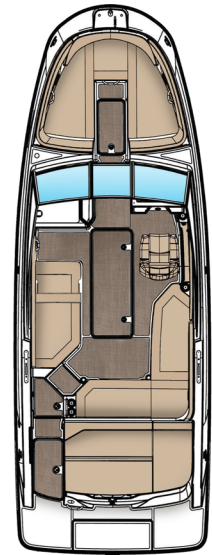

Optional Port Bench Seat w/ Reversible Backrest